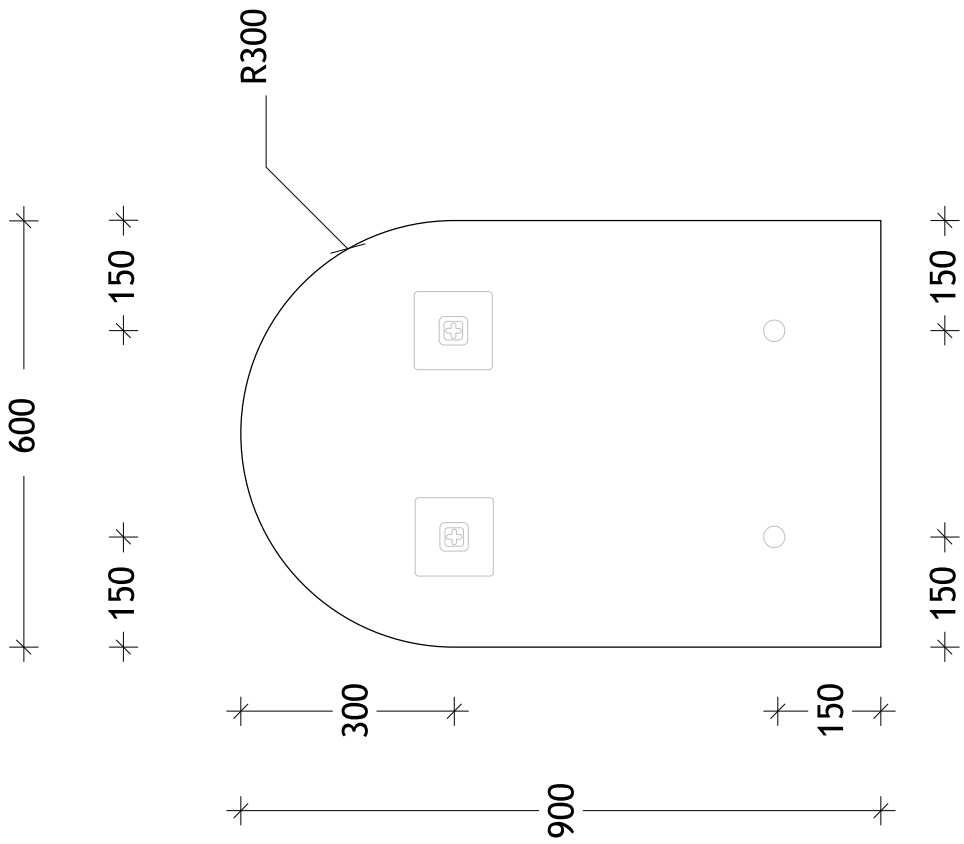

*BRACKET LOCATION MAY VARY +/- 5MM
 DO NOT PRE DRILL MOUNTING HOLES BEFORE MIRROR IS ON SITE.
 MEASURE EXACT LOCATIONS FROM YOUR MIRROR.

SCALE 1:10
 DO NOT MEASURE
 FROM DRAWING

NAME:	ARCH MIRROR
SIZE:	500 x 900
WK/WH:	WH
CONFIGURATION:	MIRROR

*BRACKET LOCATION MAY VARY +/- 5MM
 DO NOT PRE DRILL MOUNTING HOLES BEFORE MIRROR IS ON SITE.
 MEASURE EXACT LOCATIONS FROM YOUR MIRROR.

SCALE 1:10
 DO NOT MEASURE
 FROM DRAWING

NAME:	ARCH MIRROR
SIZE:	600 x 900
WK/WH:	WH
CONFIGURATION:	MIRROR

*BRACKET LOCATION MAY VARY +/- 5MM
 DO NOT PRE DRILL MOUNTING HOLES BEFORE MIRROR IS ON SITE.
 MEASURE EXACT LOCATIONS FROM YOUR MIRROR.

SCALE 1:10
 DO NOT MEASURE
 FROM DRAWING

NAME:	ARCH MIRROR
SIZE:	750 x 975
WK/WH:	WH
CONFIGURATION:	MIRROR

*BRACKET LOCATION MAY VARY +/- 5MM
 DO NOT PRE DRILL MOUNTING HOLES BEFORE MIRROR IS ON SITE.
 MEASURE EXACT LOCATIONS FROM YOUR MIRROR.

SCALE 1:10
 DO NOT MEASURE
 FROM DRAWING

NAME:	ARCH MIRROR
SIZE:	900 x 1050
WK/WH:	WH
CONFIGURATION:	MIRROR