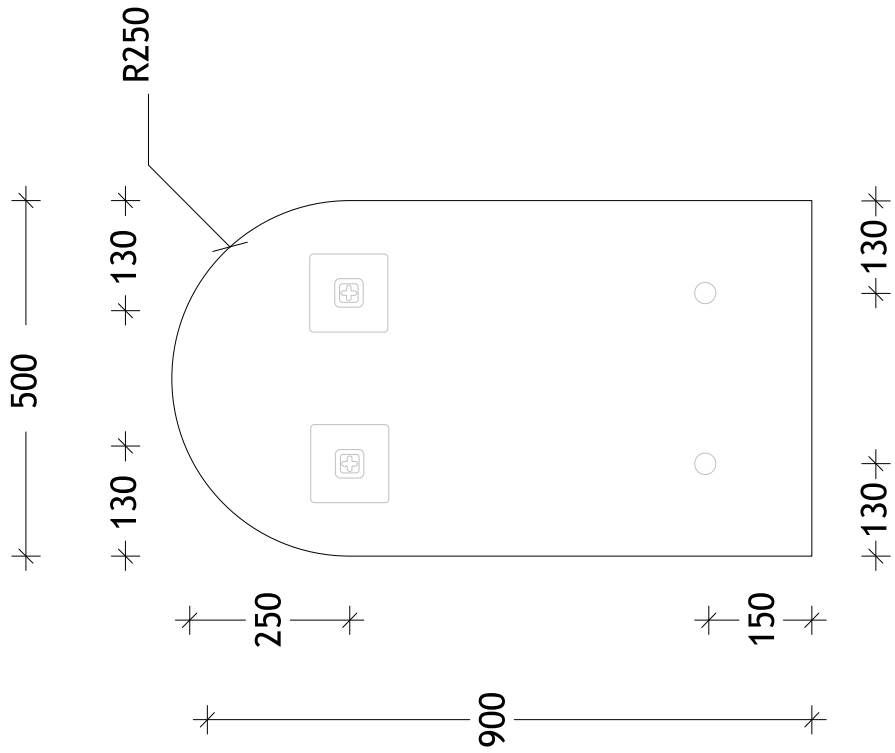

*BRACKET LOCATION MAY VARY +/- 5MM
 DO NOT PRE DRILL MOUNTING HOLES BEFORE MIRROR IS ON SITE.
 MEASURE EXACT LOCATIONS FROM YOUR MIRROR.

SCALE 1:10
 DO NOT MEASURE
 FROM DRAWING

NAME:	ARCH MIRROR
SIZE:	500 x 900
WK/WH:	WH
CONFIGURATION:	MIRROR

*BRACKET LOCATION MAY VARY +/- 5MM
 DO NOT PRE DRILL MOUNTING HOLES BEFORE MIRROR IS ON SITE.
 MEASURE EXACT LOCATIONS FROM YOUR MIRROR.

SCALE 1:10
 DO NOT MEASURE
 FROM DRAWING

NAME:	ARCH MIRROR
SIZE:	600 x 900
WK/WH:	WH
CONFIGURATION:	MIRROR

*BRACKET LOCATION MAY VARY +/- 5MM
 DO NOT PRE DRILL MOUNTING HOLES BEFORE MIRROR IS ON SITE.
 MEASURE EXACT LOCATIONS FROM YOUR MIRROR.

SCALE 1:10
 DO NOT MEASURE
 FROM DRAWING

NAME:	ARCH MIRROR
SIZE:	750 x 975
WK/WH:	WH
CONFIGURATION:	MIRROR

*BRACKET LOCATION MAY VARY +/- 5MM
 DO NOT PRE DRILL MOUNTING HOLES BEFORE MIRROR IS ON SITE.
 MEASURE EXACT LOCATIONS FROM YOUR MIRROR.

SCALE 1:10
 DO NOT MEASURE
 FROM DRAWING

NAME:	ARCH MIRROR
SIZE:	900 x 1050
WK/WH:	WH
CONFIGURATION:	MIRROR