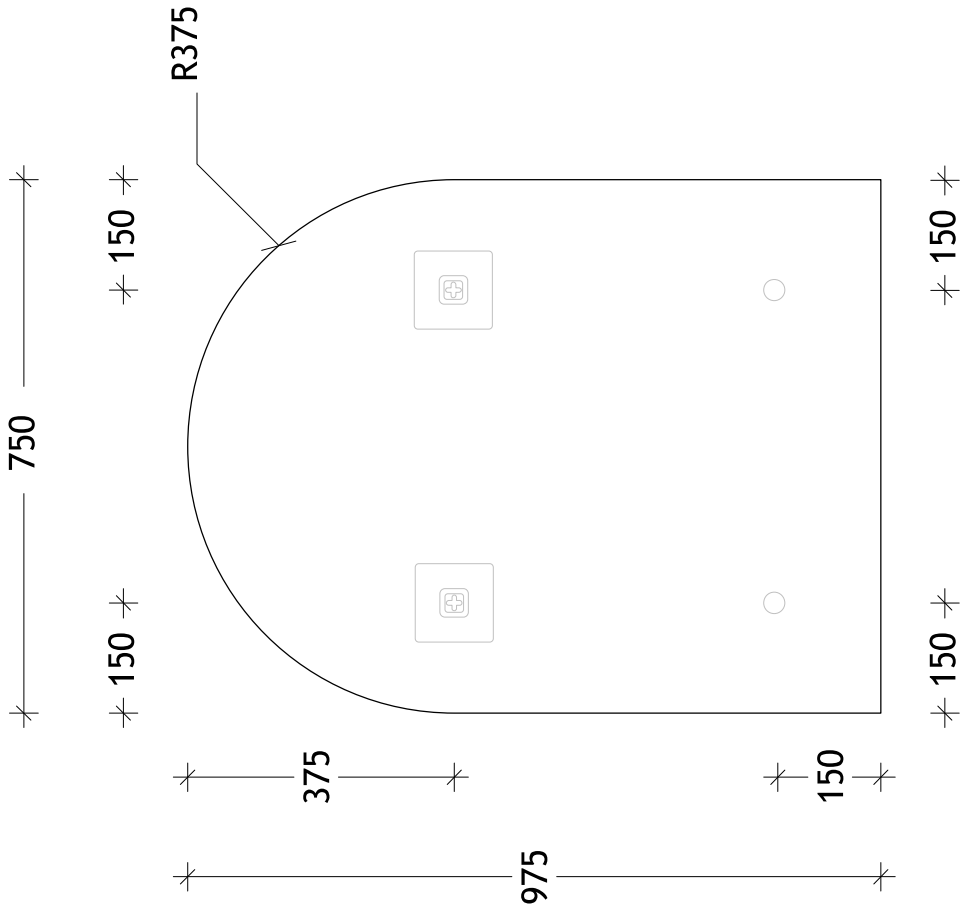

*BRACKET LOCATION MAY VARY +/- 5MM
 DO NOT PRE DRILL MOUNTING HOLES BEFORE MIRROR IS ON SITE.
 MEASURE EXACT LOCATIONS FROM YOUR MIRROR.

SCALE 1:10
 DO NOT MEASURE
 FROM DRAWING

NAME:	ARCH MIRROR
SIZE:	500 x 900
WK/WH:	WH
CONFIGURATION:	MIRROR

*BRACKET LOCATION MAY VARY +/- 5MM
 DO NOT PRE DRILL MOUNTING HOLES BEFORE MIRROR IS ON SITE.
 MEASURE EXACT LOCATIONS FROM YOUR MIRROR.

SCALE 1:10
 DO NOT MEASURE
 FROM DRAWING

NAME:	ARCH MIRROR
SIZE:	600 x 900
WK/WH:	WH
CONFIGURATION:	MIRROR

*BRACKET LOCATION MAY VARY +/- 5MM
 DO NOT PRE DRILL MOUNTING HOLES BEFORE MIRROR IS ON SITE.
 MEASURE EXACT LOCATIONS FROM YOUR MIRROR.

SCALE 1:10
 DO NOT MEASURE
 FROM DRAWING

NAME:	ARCH MIRROR
SIZE:	750 x 975
WK/WH:	WH
CONFIGURATION:	MIRROR

*BRACKET LOCATION MAY VARY +/- 5MM
 DO NOT PRE DRILL MOUNTING HOLES BEFORE MIRROR IS ON SITE.
 MEASURE EXACT LOCATIONS FROM YOUR MIRROR.

SCALE 1:10
 DO NOT MEASURE
 FROM DRAWING

NAME:	ARCH MIRROR
SIZE:	900 x 1050
WK/WH:	WH
CONFIGURATION:	MIRROR